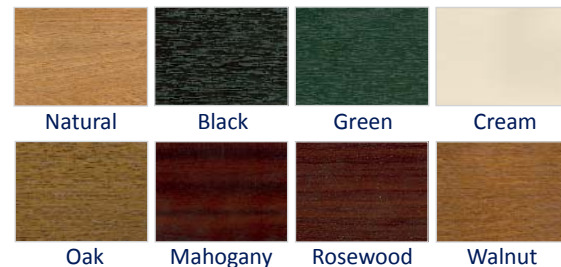

You can choose from a range of popular colours including white and 8 woodgrain-effect colours: Natural, Walnut, Black, Green, Cream, Oak, Mahogany and Rosewood, allowing you to complement the characteristics of your home perfectly.